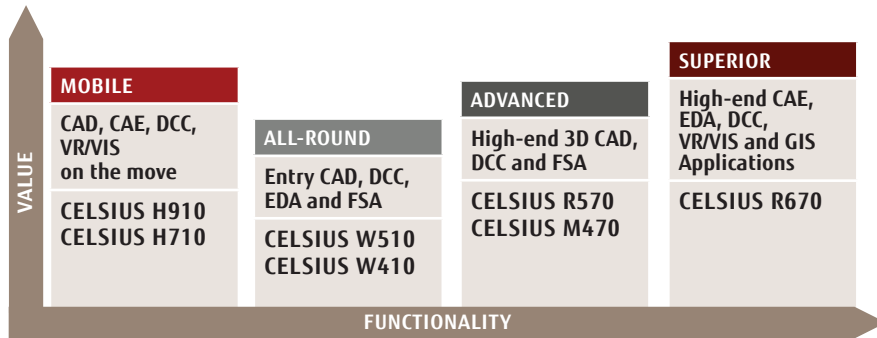

Lightning Speed Graphics

Fujitsu CELSIUS Workstations

SUPERIOR

CELSIUS R670 - High-end dual Intel® Xeon® workstation

ADVANCED

CELSIUS R570 - Compact mid-range dual Intel® Xeon® workstation

CELSIUS M470 - High-end single Intel® Xeon® workstation

ALL-ROUND

CELSIUS W510 - Entry-level single Intel® Core™ or Intel® Xeon® workstation

CELSIUS W410 - Entry-level single Intel® Core™ workstation / high-end PC

MOBILE

CELSIUS H910 - High-end workstation power on-the-go with 2nd generation Intel® Core™ processors